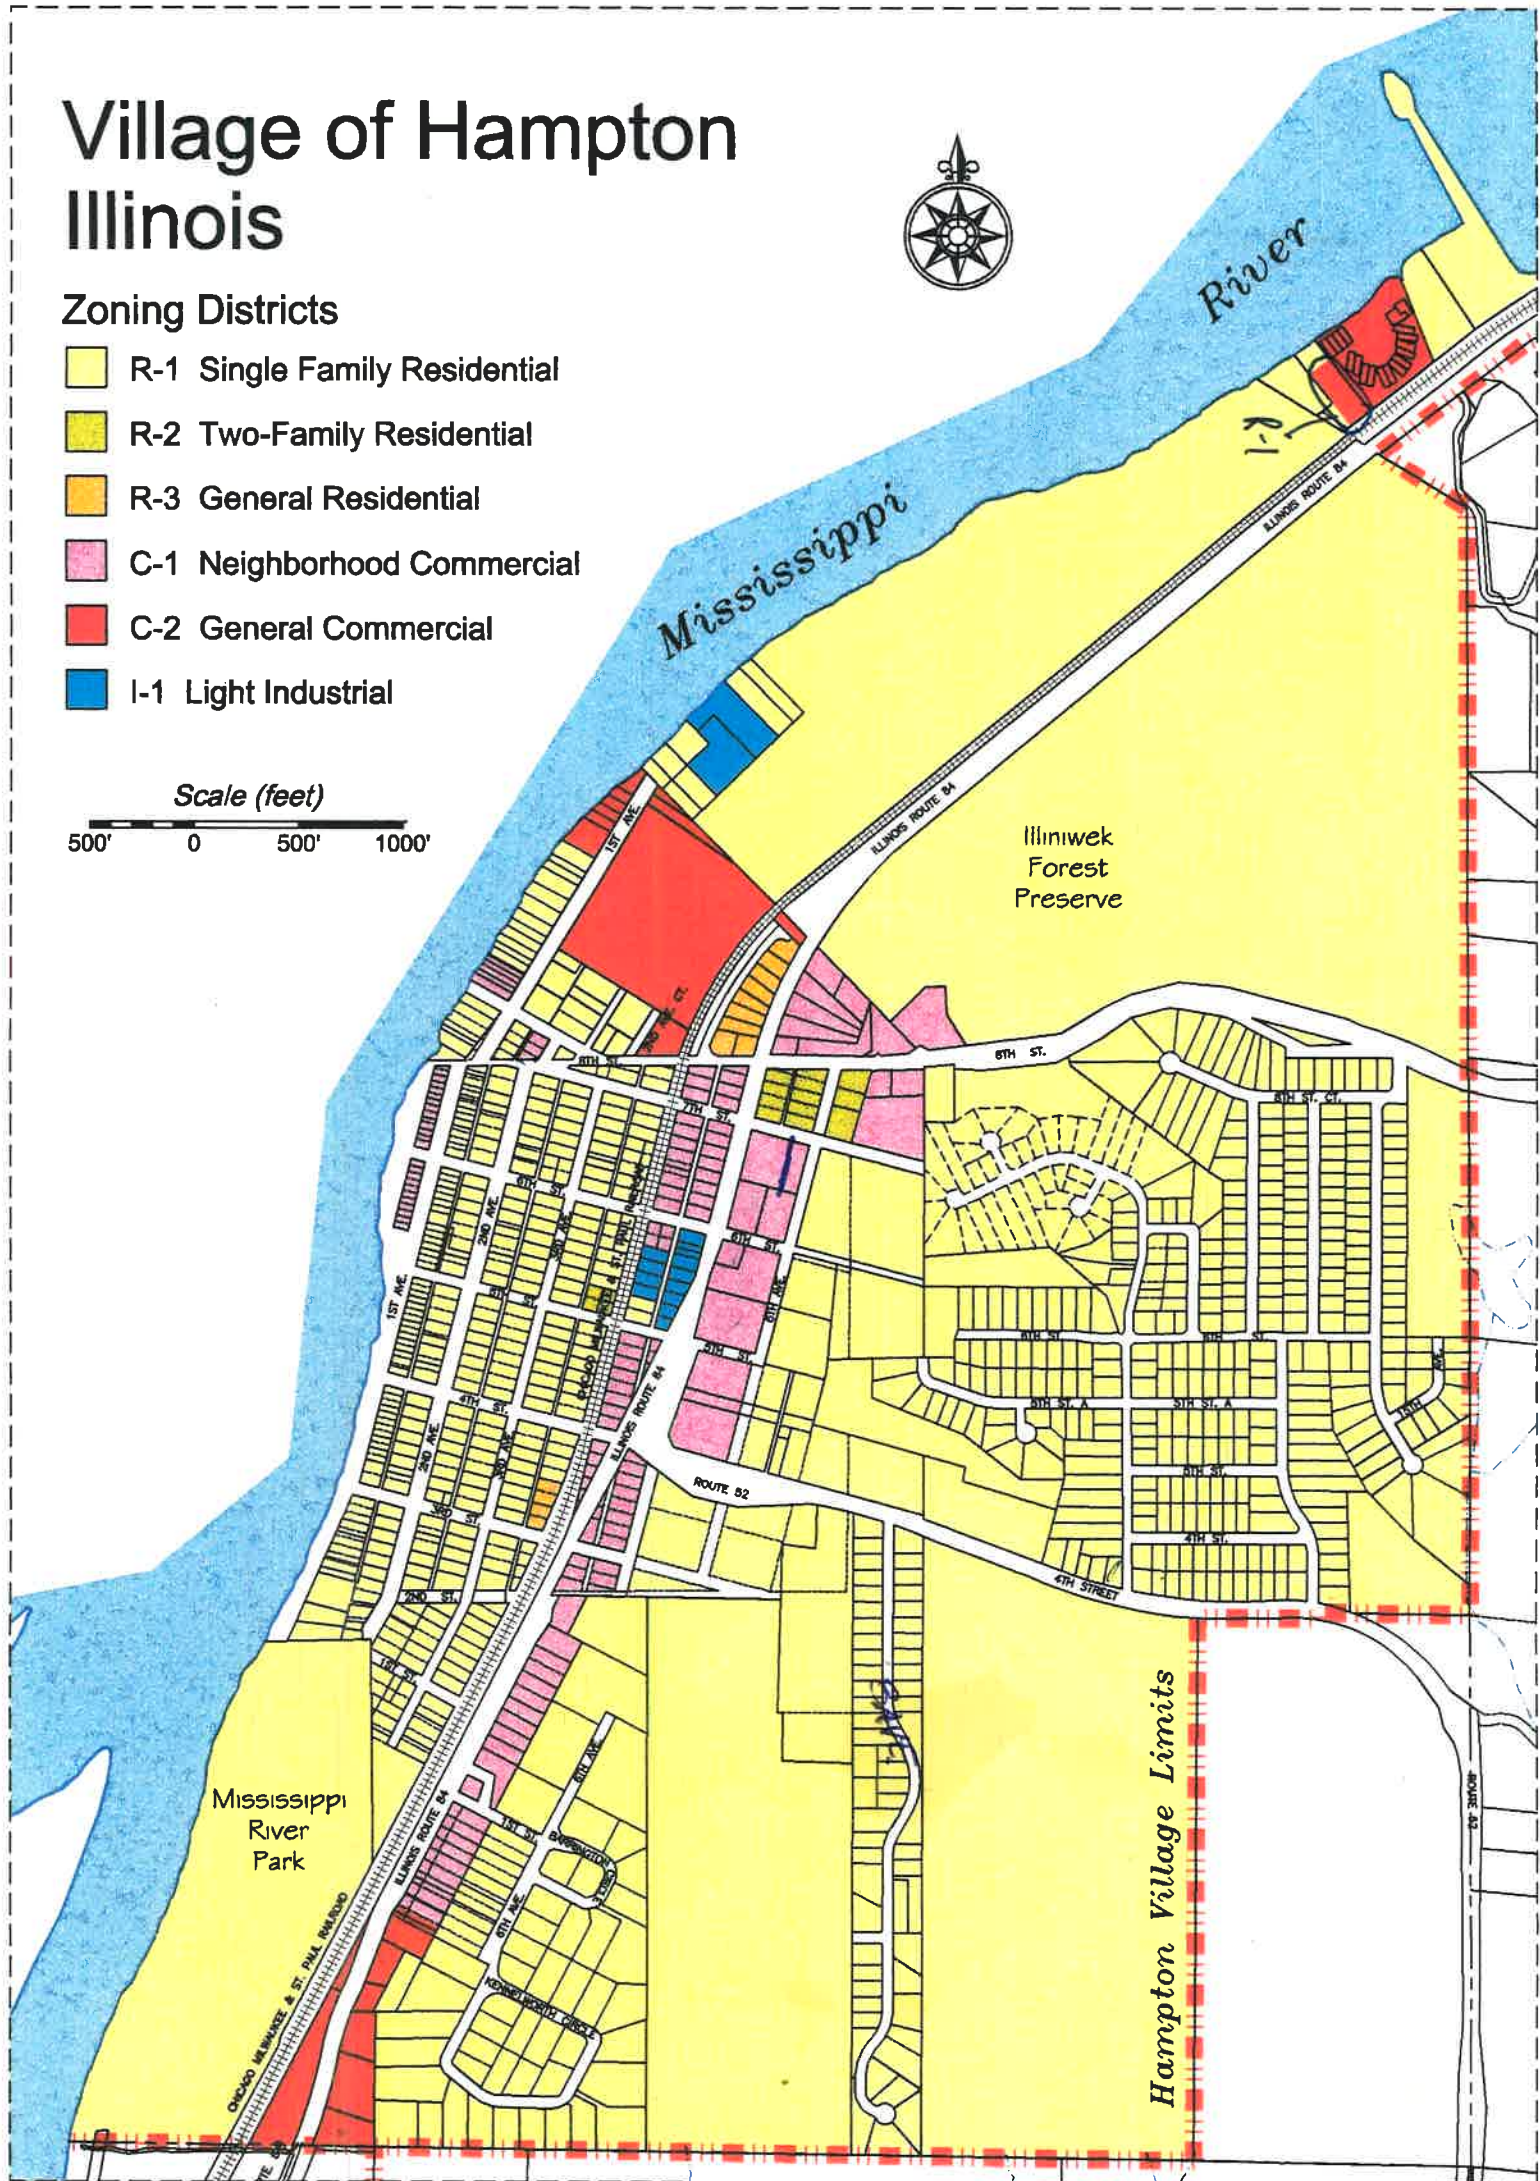

Village of Hampton Illinois

Zoning Districts

- R-1 Single Family Residential
- R-2 Two-Family Residential
- R-3 General Residential
- C-1 Neighborhood Commercial
- C-2 General Commercial
- I-1 Light Industrial

Hampton, Area A

Hampton, Area B

Key to Views

Map prepared by

October, 1998

Geographic Source: Hampton Official Zoning Map, Rock Island County plat sheets and U.S.G.S. topo maps.